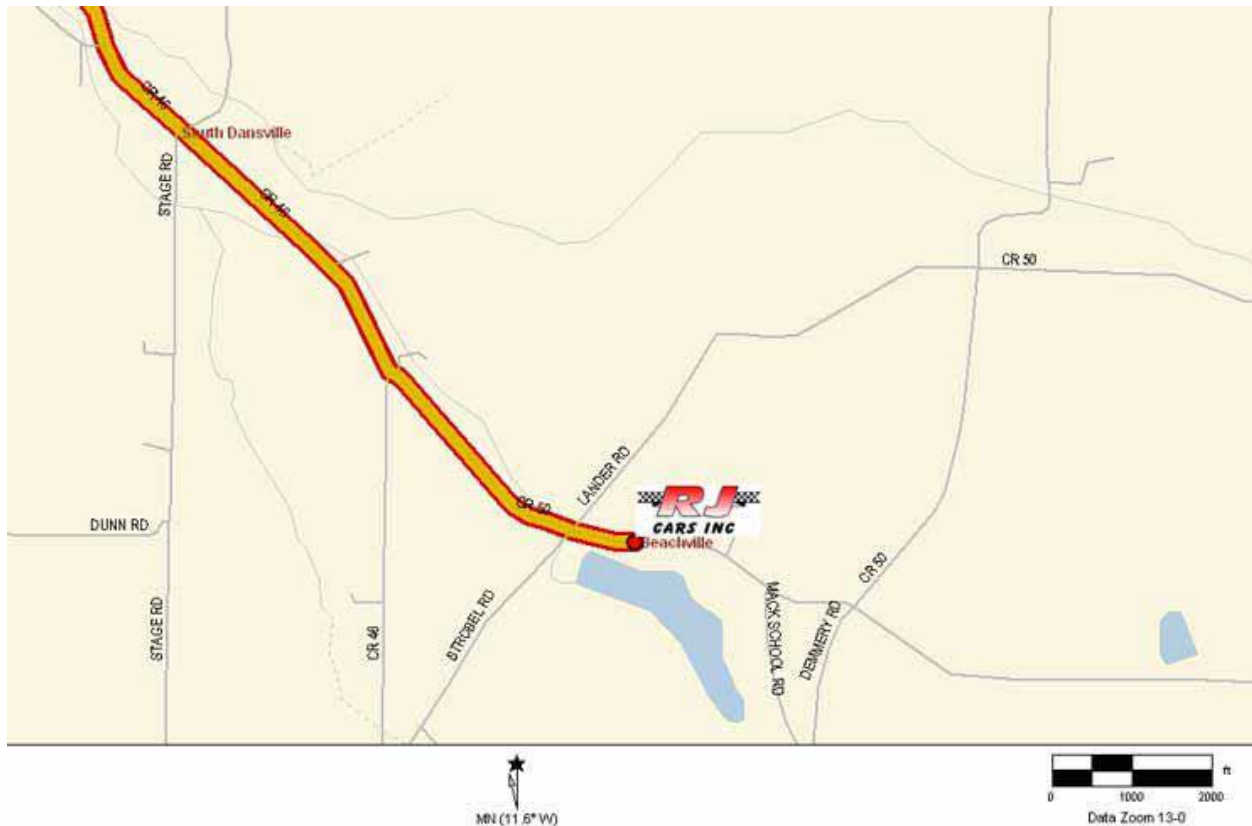

Here are specific directions from three locations along with printer-friendly directions.

### FROM HORNELL NY:

- We are less than 10 miles from the City of Hornell.
- Take Route 21 North out of Hornell (toward Stephens Mills). Turn left onto CR 46 (Toward South Dansville).
- Continue straight for 4 1/2 miles then turn right on Strobel Road. Take the second right onto CR 50.
- RJ CARS is on the left.

## FROM ROCHESTER NY:

- Take Rt 390 South to Exit 4 (Dansville - Route 36 - South.)
- Turn Right onto Rt. 36 South then the second left onto Sandy Hill Road.
- Continue straight for 7 miles as Sandy Hill Road becomes CR 46.
- Once you pass through South Dansville, veer left onto CR 50.
- Go 1 mile on CR 50. RJ CARS is on the left.

## FROM Interstate 86:

- Take I-86 Exit 34S (Rt 36 South-Hornell).
- Take Route 21 North (second traffic light - toward Wayland). Go 1.5 Miles.
- Turn left onto CR 46 (toward South Dansville).
- Continue straight for 4 1/2 miles then turn right on Strobel Road.
- Take the second right onto CR 50.
- RJ CARS is on the left.